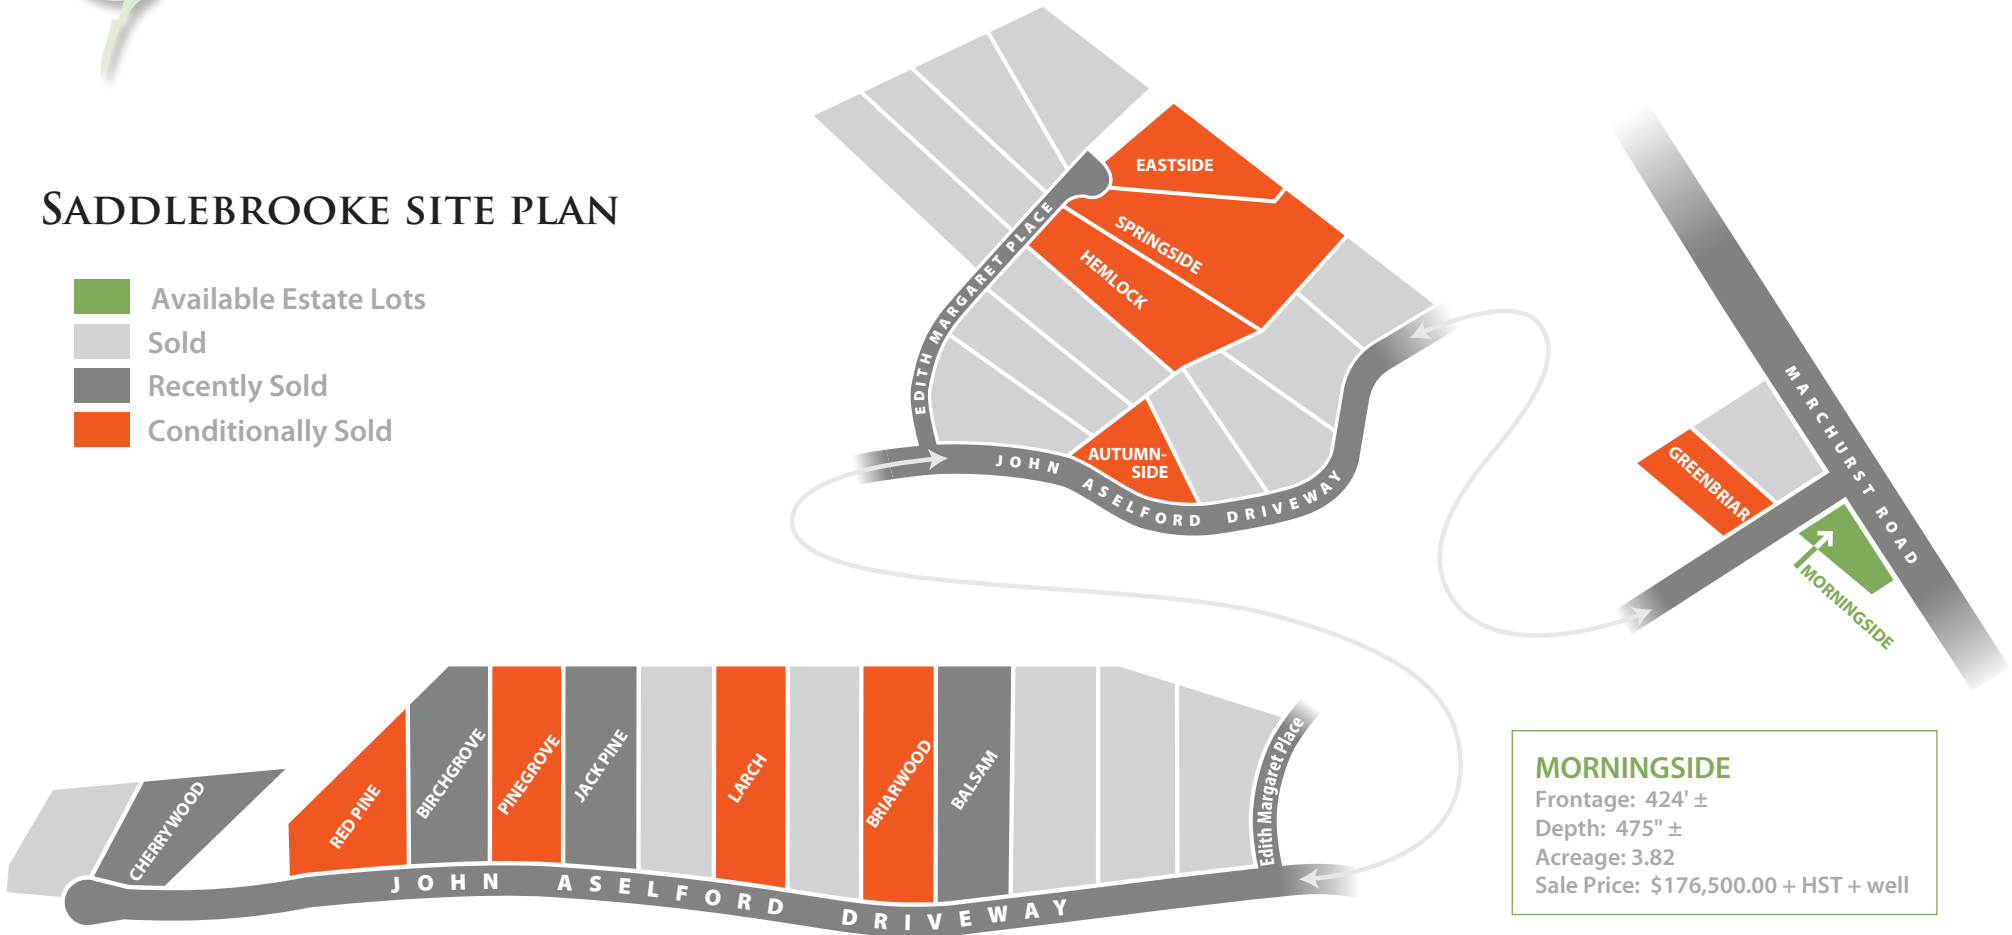

SADDLEBROOKE SITE PLAN

- Available Estate Lots
- Sold
- Recently Sold
- Conditionally Sold

MORNINGSIDE
 Frontage: 424' ±
 Depth: 475" ±
 Acreage: 3.82
 Sale Price: \$176,500.00 + HST + well